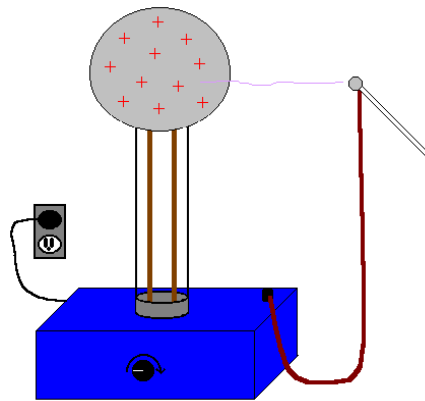

DEVICE Van de Graff Generator

TOPIC Electrostatics

THEORETICAL BACKGROUND The basic idea behind the Robert J. Van de Graff generator is described in the following way: First, charge is delivered continuously to a high-voltage electrode on a moving belt of insulating material. This high-voltage electrode is a hollow conductor mounted on an insulating column otherwise referred to as the “dome.” The belt is charged at the bottom of the machine by means of a corona discharge between comb-like metallic needles and a grounded grid. The positive charge on the moving belt is transferred to the “dome” by a second comb of needles located at the top of the loop. Note that since the electric field inside the hollow conductor is negligible due to Gauss’s Law ($\oint E \cdot dA = \frac{q_{enc}}{\epsilon_0}$), the positive charge on the belt is readily transferred to the “dome.”

DESCRIPTION The Van de Graff generator is accompanied by a discharging probe. Common classroom demonstration makes use of styrofoam puffs which are placed in a plastic cup atop the generator.

- PROCEDURE**
- 1) Before operating the generator, make sure the power switch reads **OFF** and the charge flow knob marks the lowest setting.
 - 2) Balance a cup filled with styrofoam puffs on the dome.
 - 3) Plug the power cord into a wall socket.
 - 4) Proceed to create a sink well between you and the generator:
 - a) Press and hold the rod to the dome.
 - b) Switch the power to **ON**.
 - c) Slowly increase the charge flow knob to half its maximum setting. The dome is now grounded by the rod. As you move the rod away from the dome static charge begins to build on the dome’s surface. This charge repels the neutrally charged foam puffs causing them to fly in random directions.
 - 5) Ground the generator once more before switching it off. Decrease the charge flow and switch the generator to **OFF**.